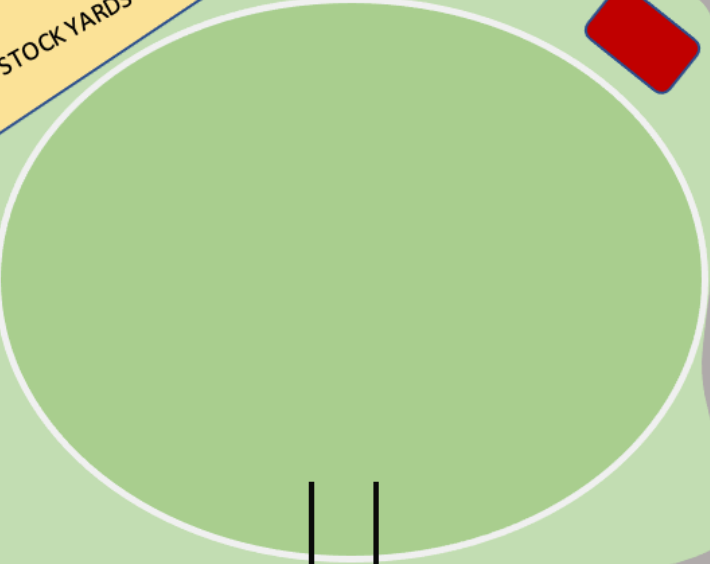

DAY PARKING (CARS NO FLOATS)

DAY PARKING (CARS NO FLOATS)

MORROWS ROAD

STABLE BLOCK (60)

PRIVATE

TOILET
SHOWER

CANTEEN

CAMPING AREA FOR SELF ERECTED YARDS

CAMPING

STOCK YARDS

CAMPING

UNCOVERED YARDS (24)

TOILET
SHOWER

WASH
BAY

NO CAMPING OR PARKING PAST THIS POINT

INFORMATION:
- Map is not to scale
- Day parking without towing on Morrows Road outside gates
- Please Keep to allocated zones
- Stables will be labelled, keep too allocated stables